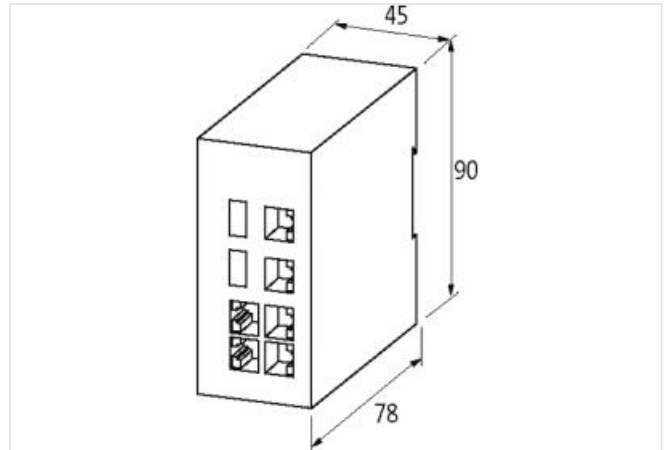

EOL - TREE 6TX ECO - UNMANAGED SWITCH - 6 PORTS

6 port unmanaged switch

Connection cables are in the online shop under "Connection Technology".

[Link naar het product](#)

Afbeelding